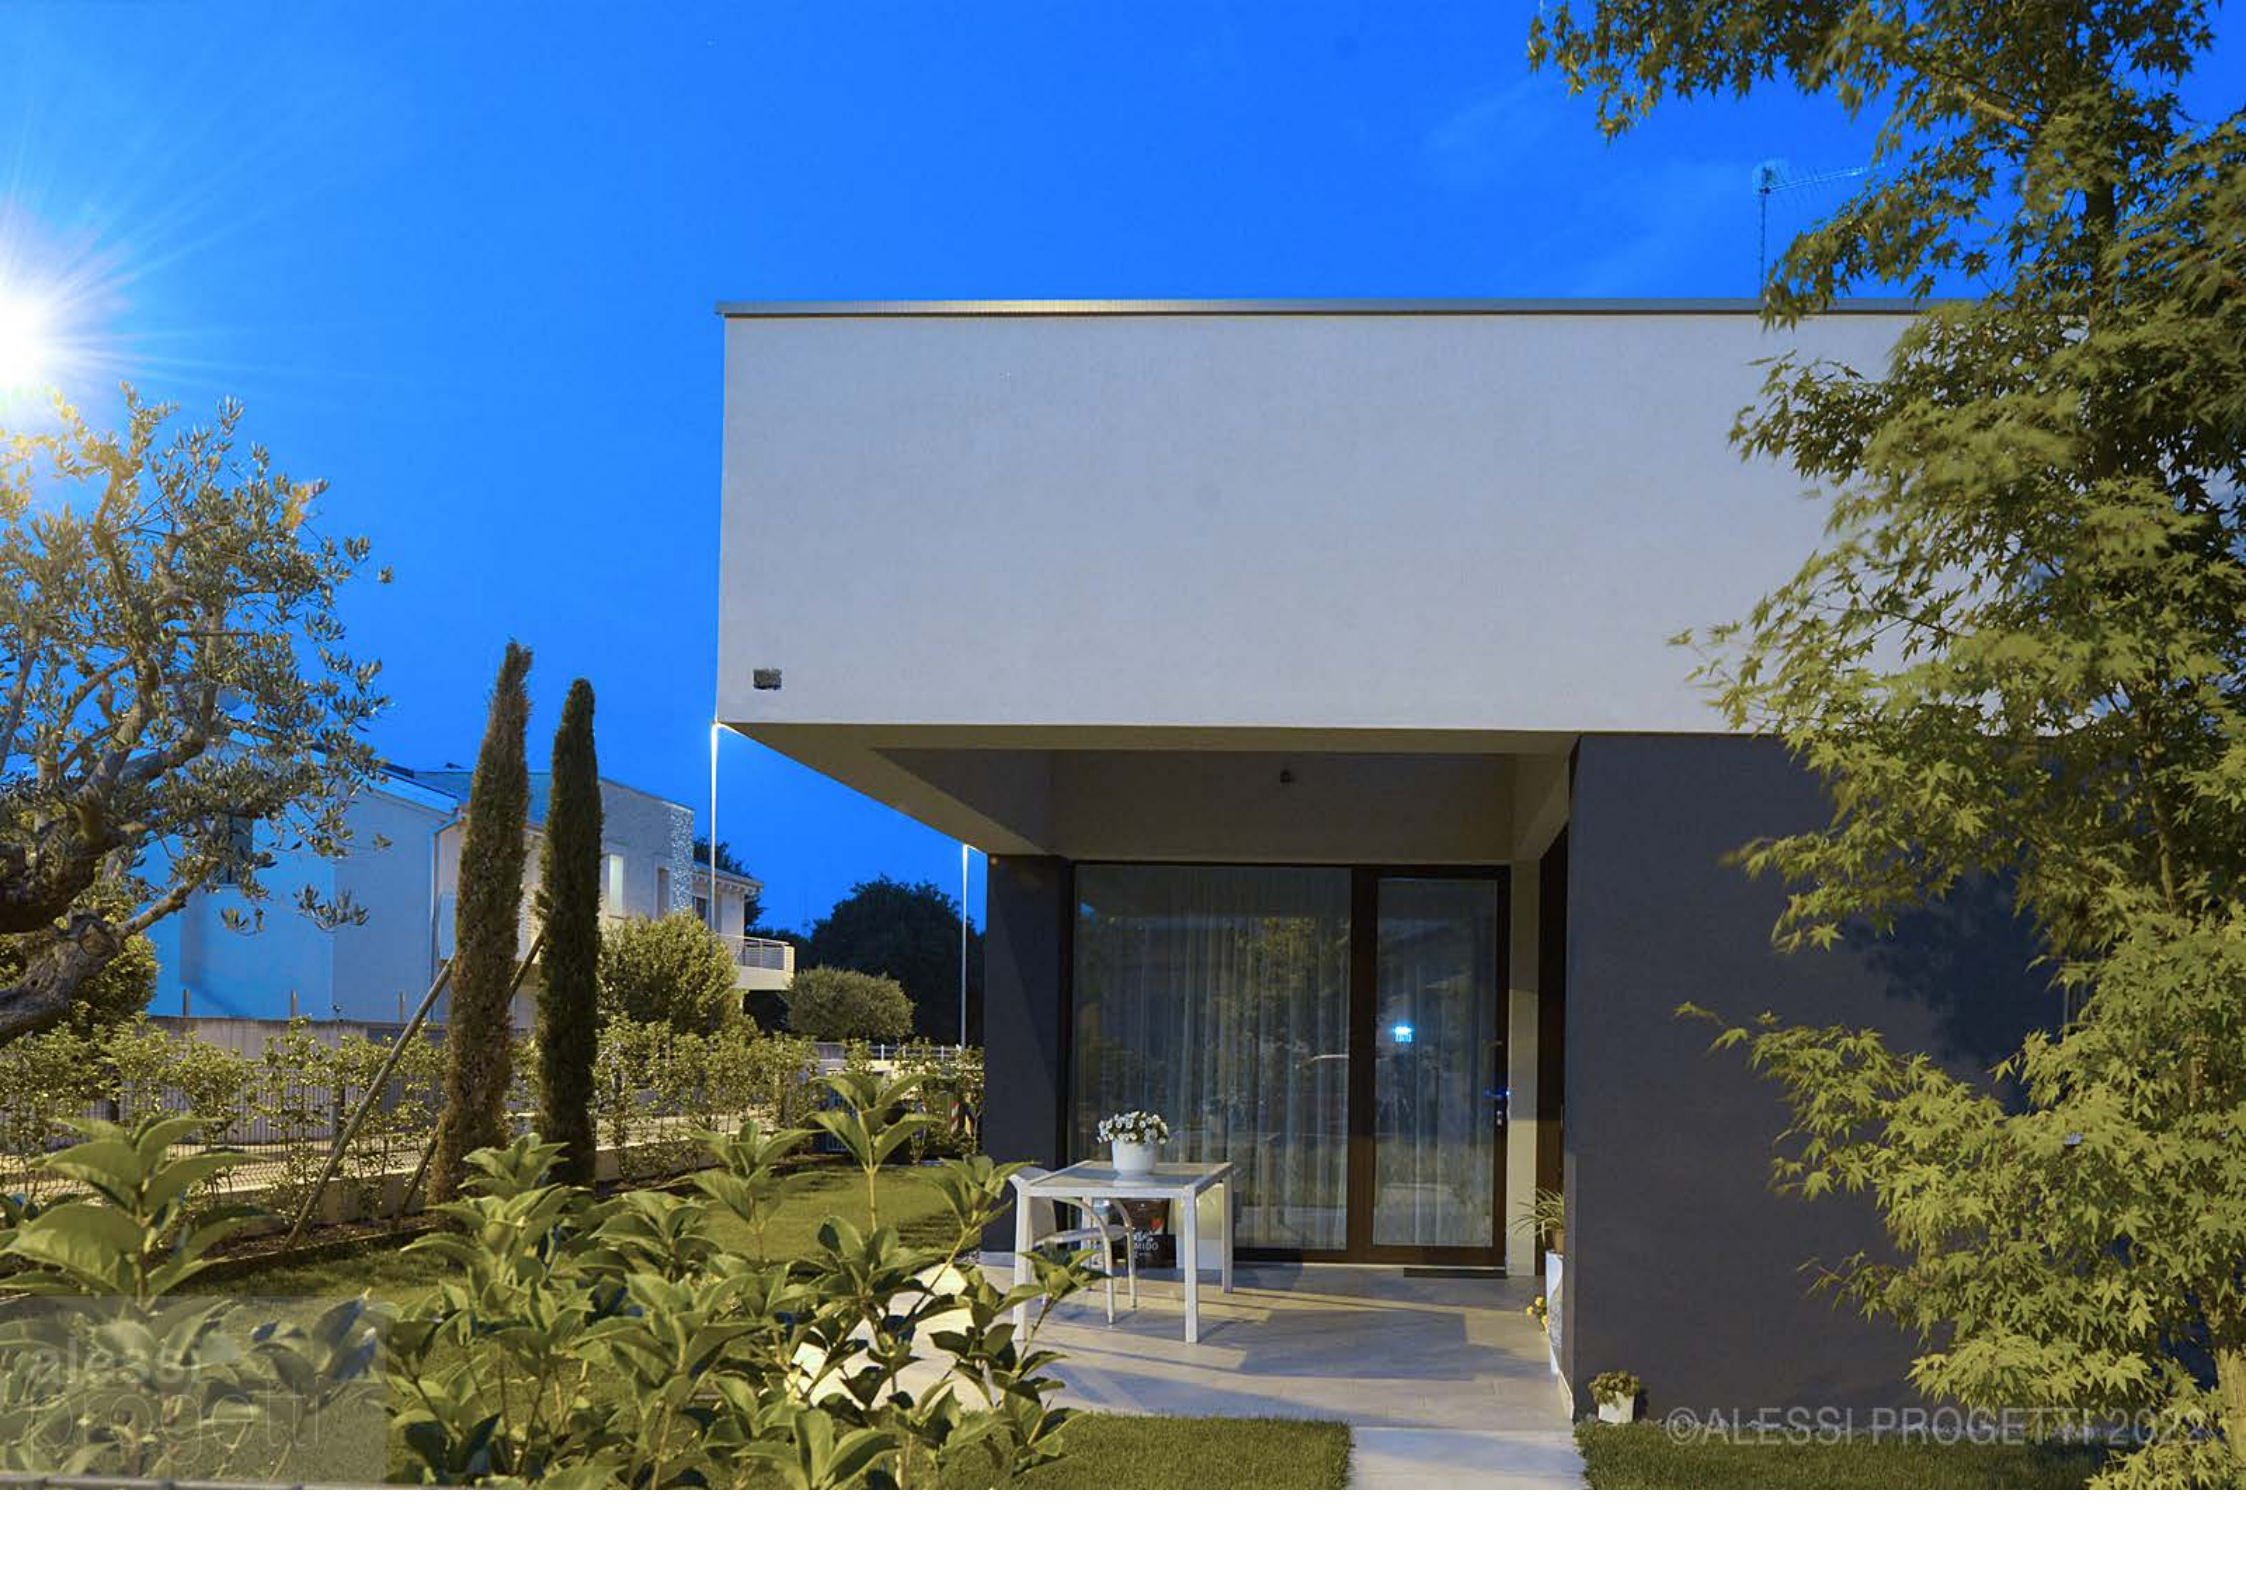

©ALESSI PROGETTI 2022