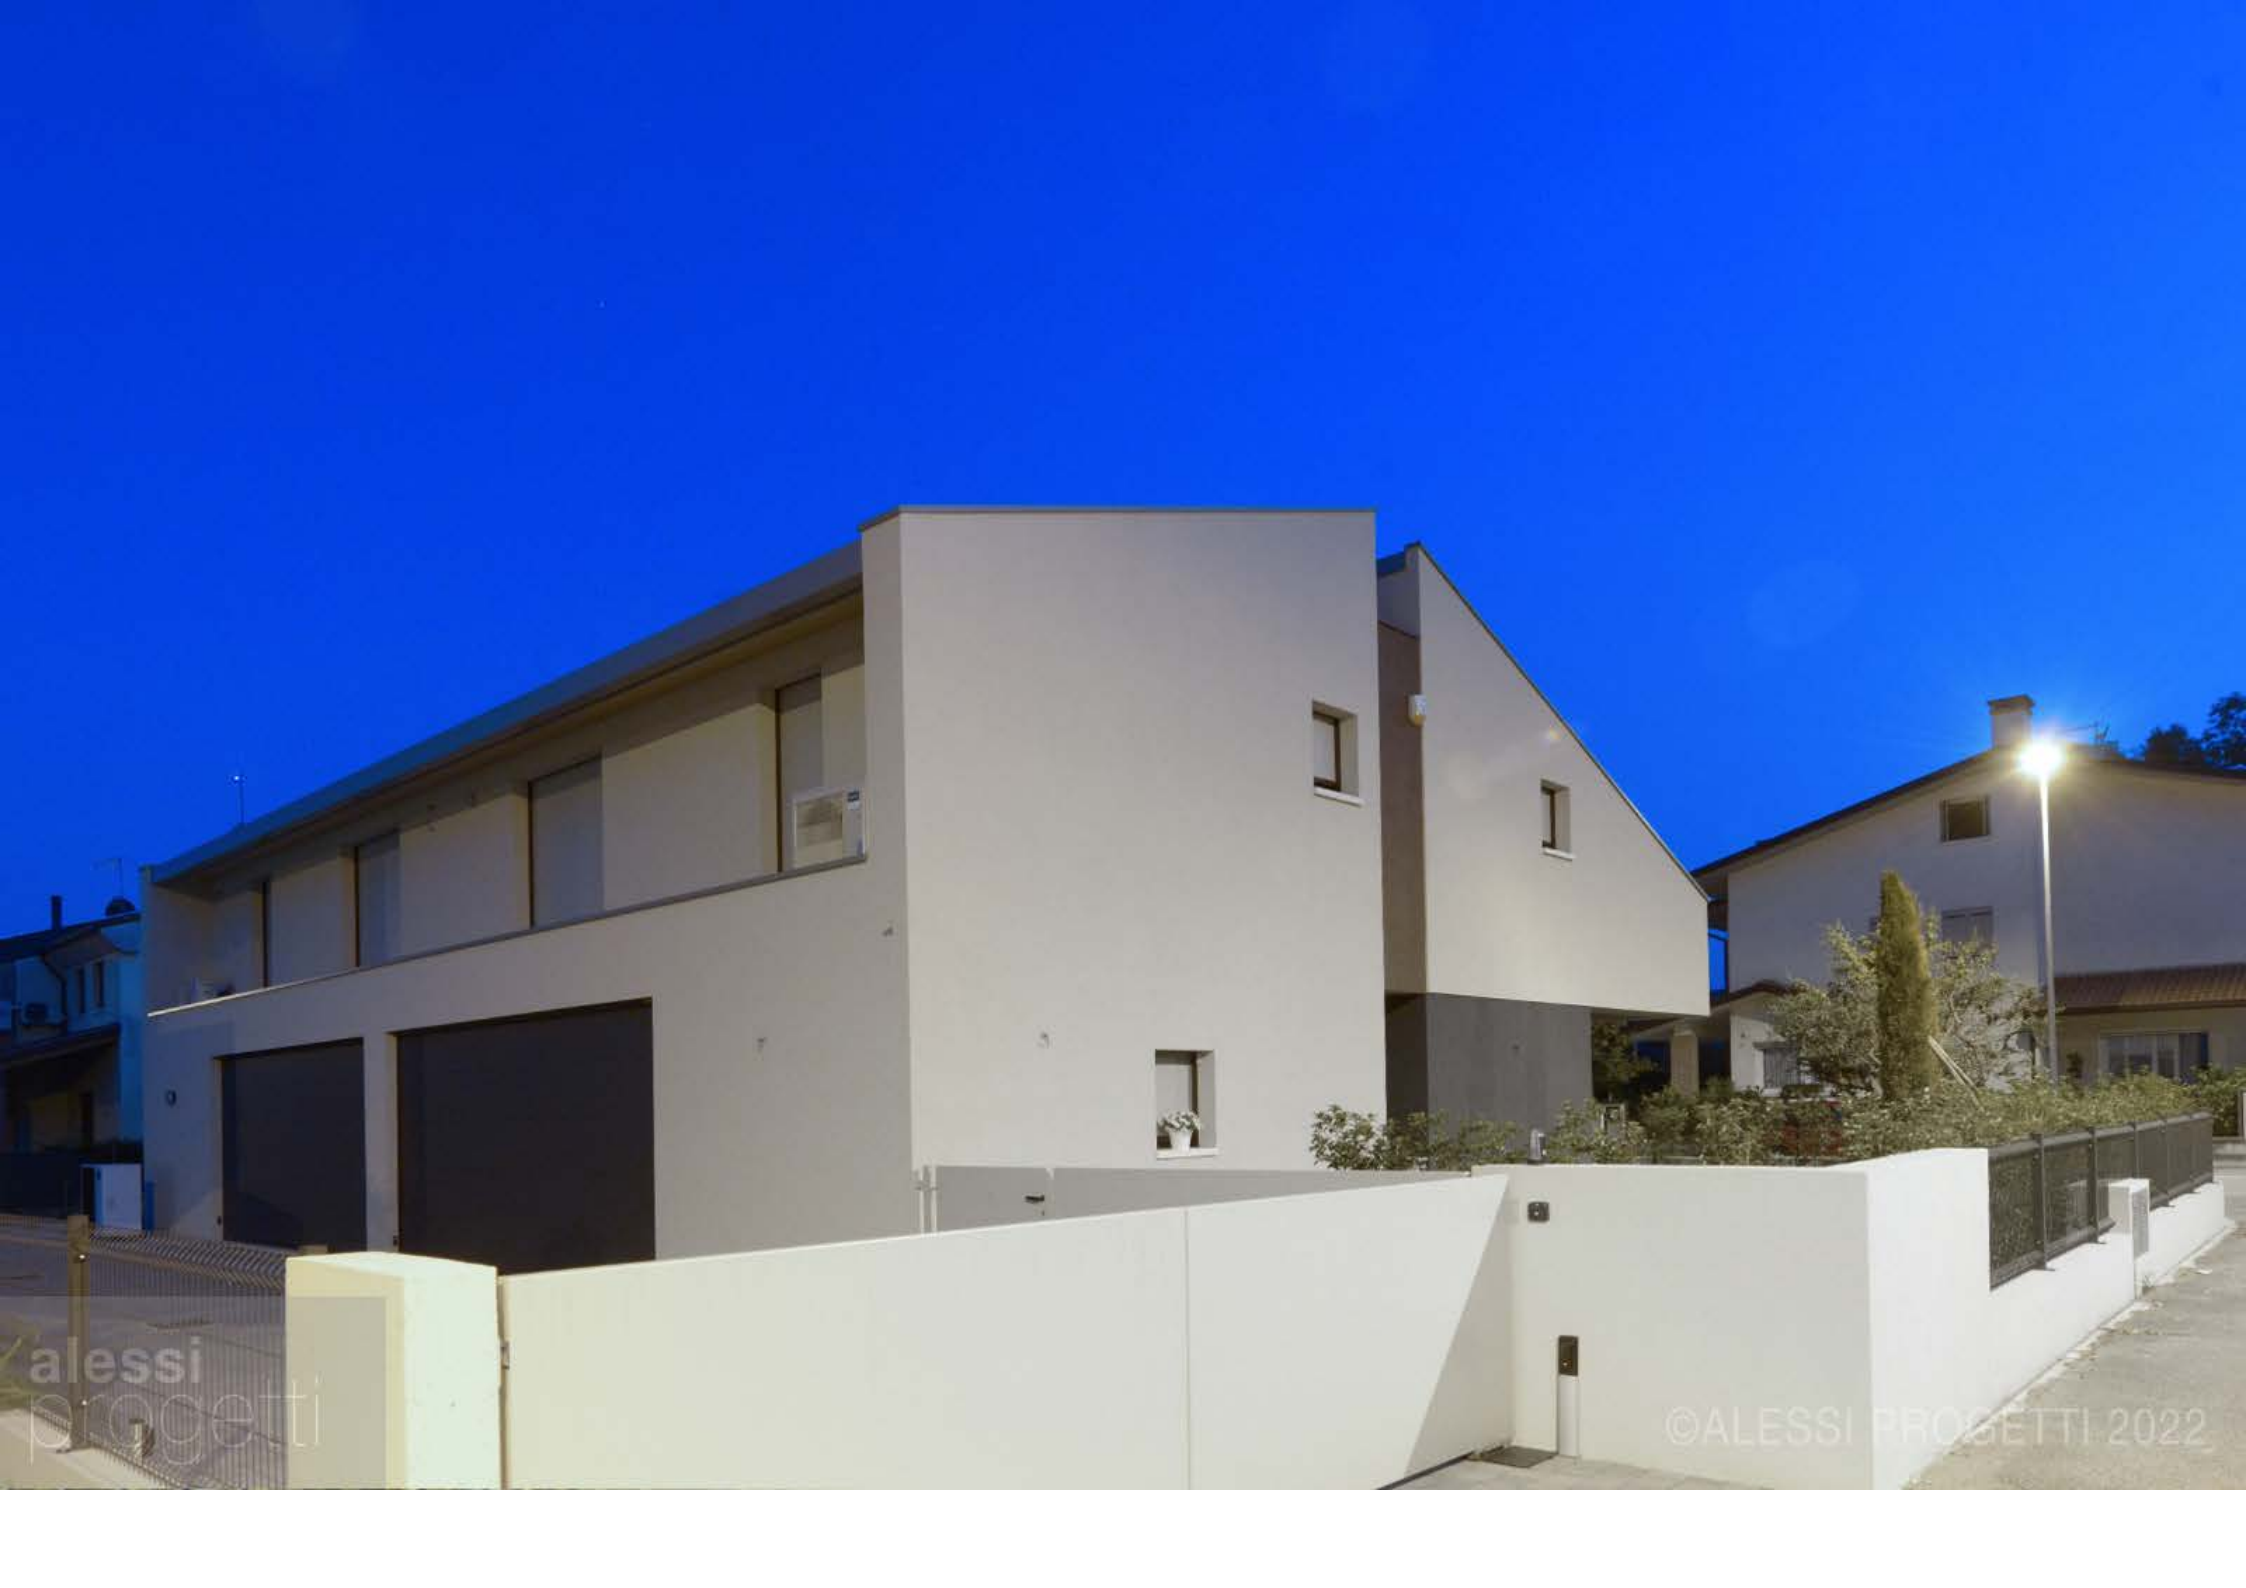

© ALESSI PROGETTI 2022

alessi
progetti

©ALESSI PROGETTI 2022

alesi
progetti

©ALESSI PROGETTI 2022

A photograph of a modern building at dusk. The building features a balcony with a metal railing and a large window that is brightly lit from within. The sky is a deep blue, and the silhouettes of trees are visible in the foreground. The overall mood is serene and architectural.